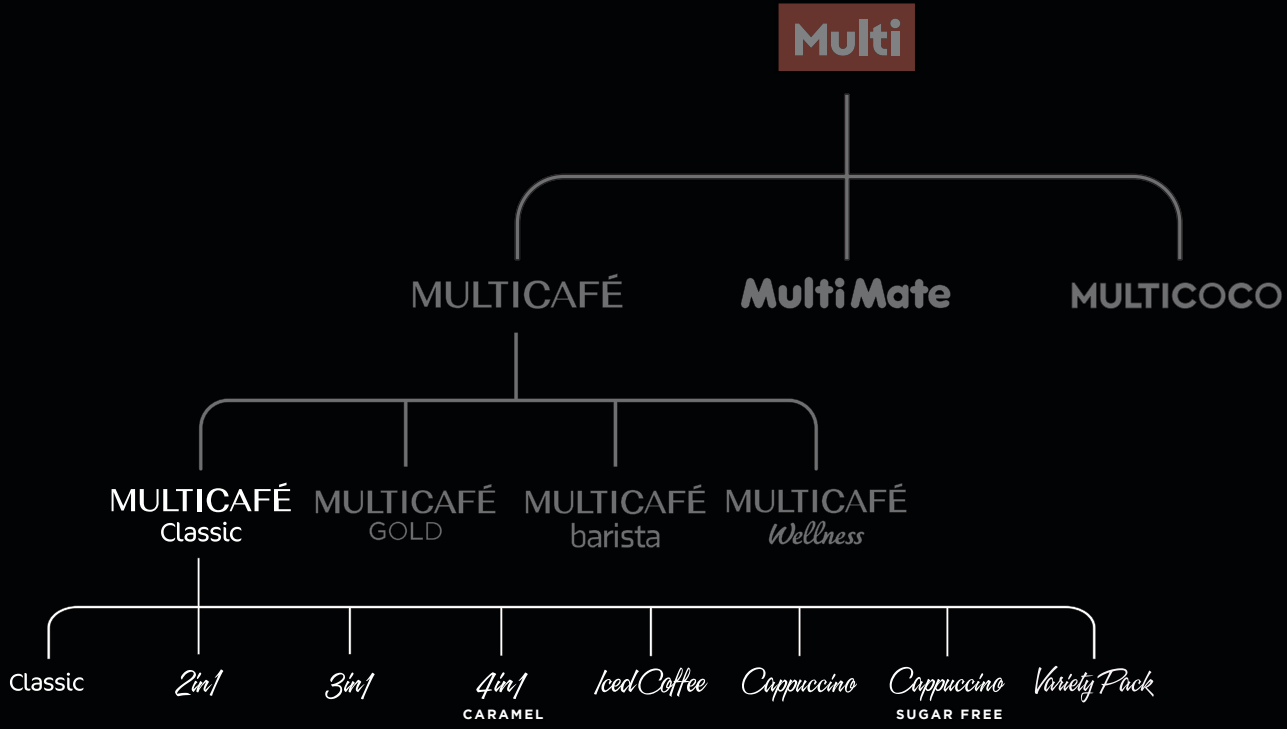

MULTICAFÉ

PRODUCT SPECIFICATIONS

COFFEE BEAN STRUCTURE

MULTICAFÉ

MANUFACTURING
PROCESS & FACILITIES

Harvesting

Cleaning

Seperation

Roasting

Grinding

Packaging

Freeze-drying

Agglomeration

Spray Drying

Concentration

Extraction

MULTICAFÉ
Classic

Classic

Pure Agglomerated
Instant Coffee

100gr | Jar
REF#2001

50gr | Jar
REF#2002

50 Sticks 2gr | Box
REF#2003

12 Jars (GW 1.2 kg)
12 Jars (GW 0.6 kg)
12 Boxes (GW 1.2 kg)

2in1

ORIGINS: Robusta beans are grown throughout Africa, Southeast Asia, India and Indonesia.

ARABICA

TASTE: Arabica is smooth, slightly sweet or fruity and easy to drink with the ideal amount of acidity for a balanced drink.